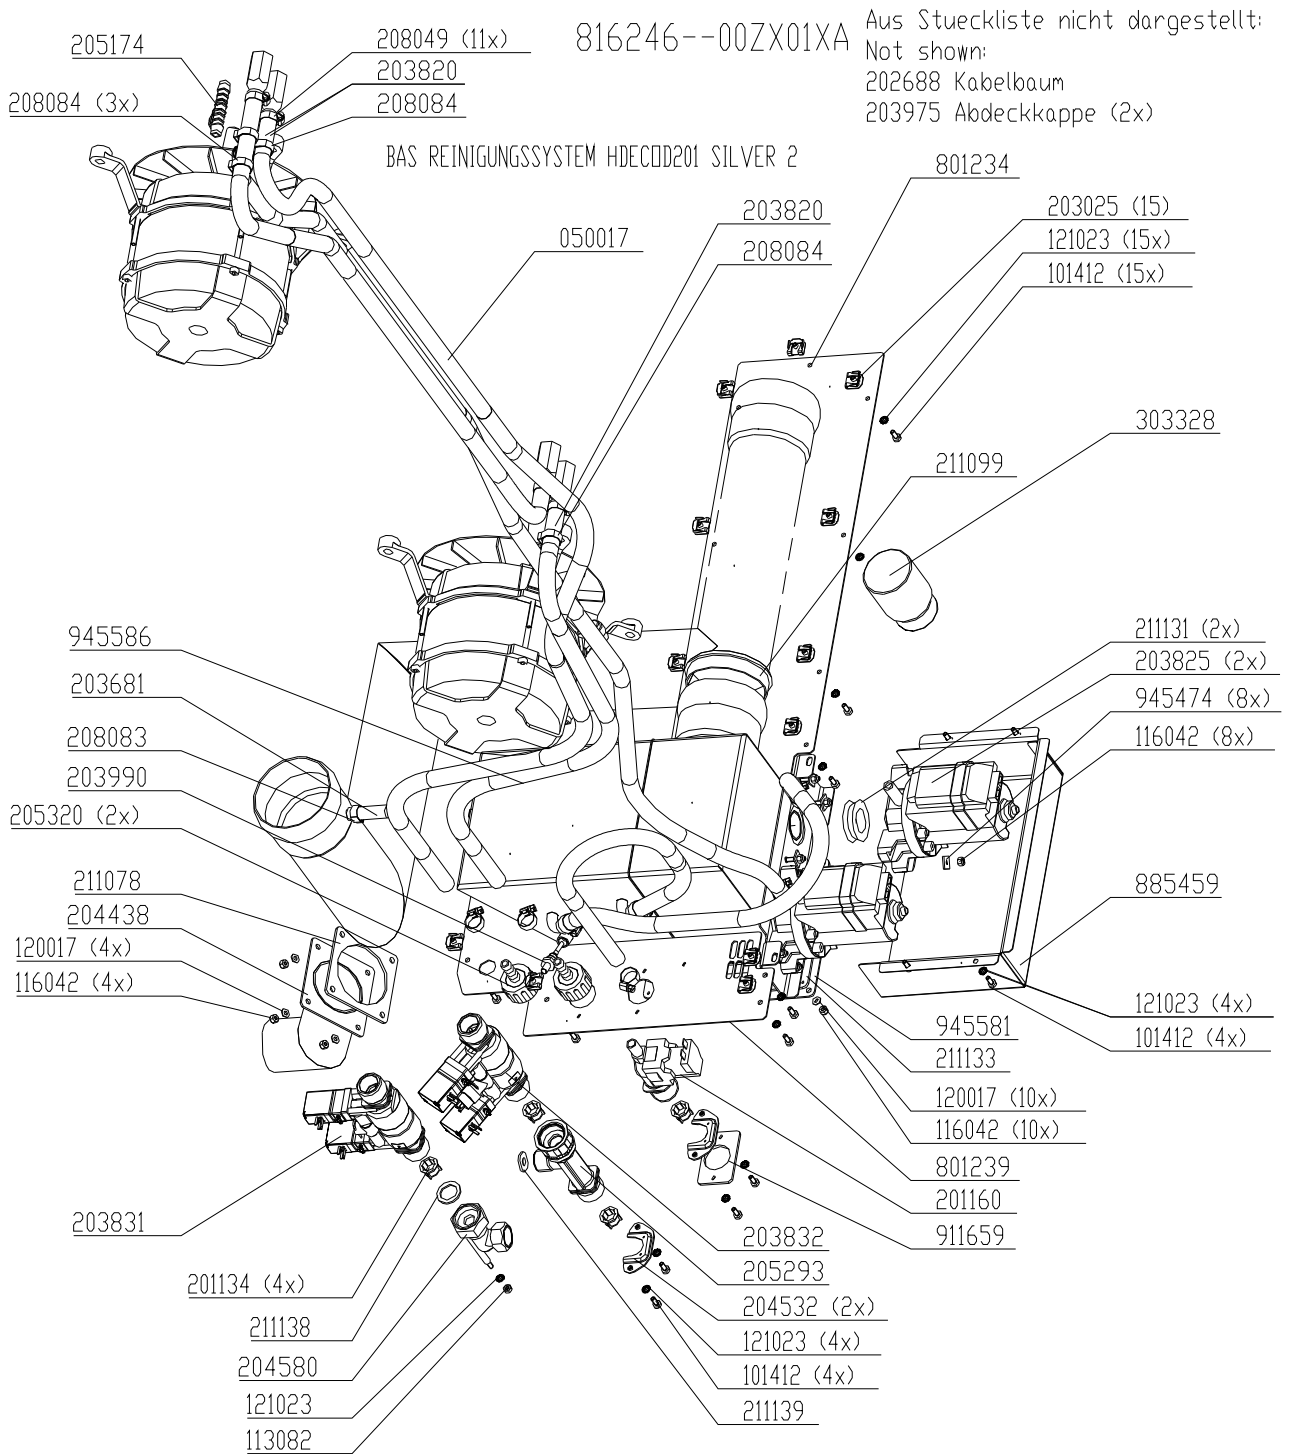

Water assembly with WaveClean 50Hz HD20.x Silver