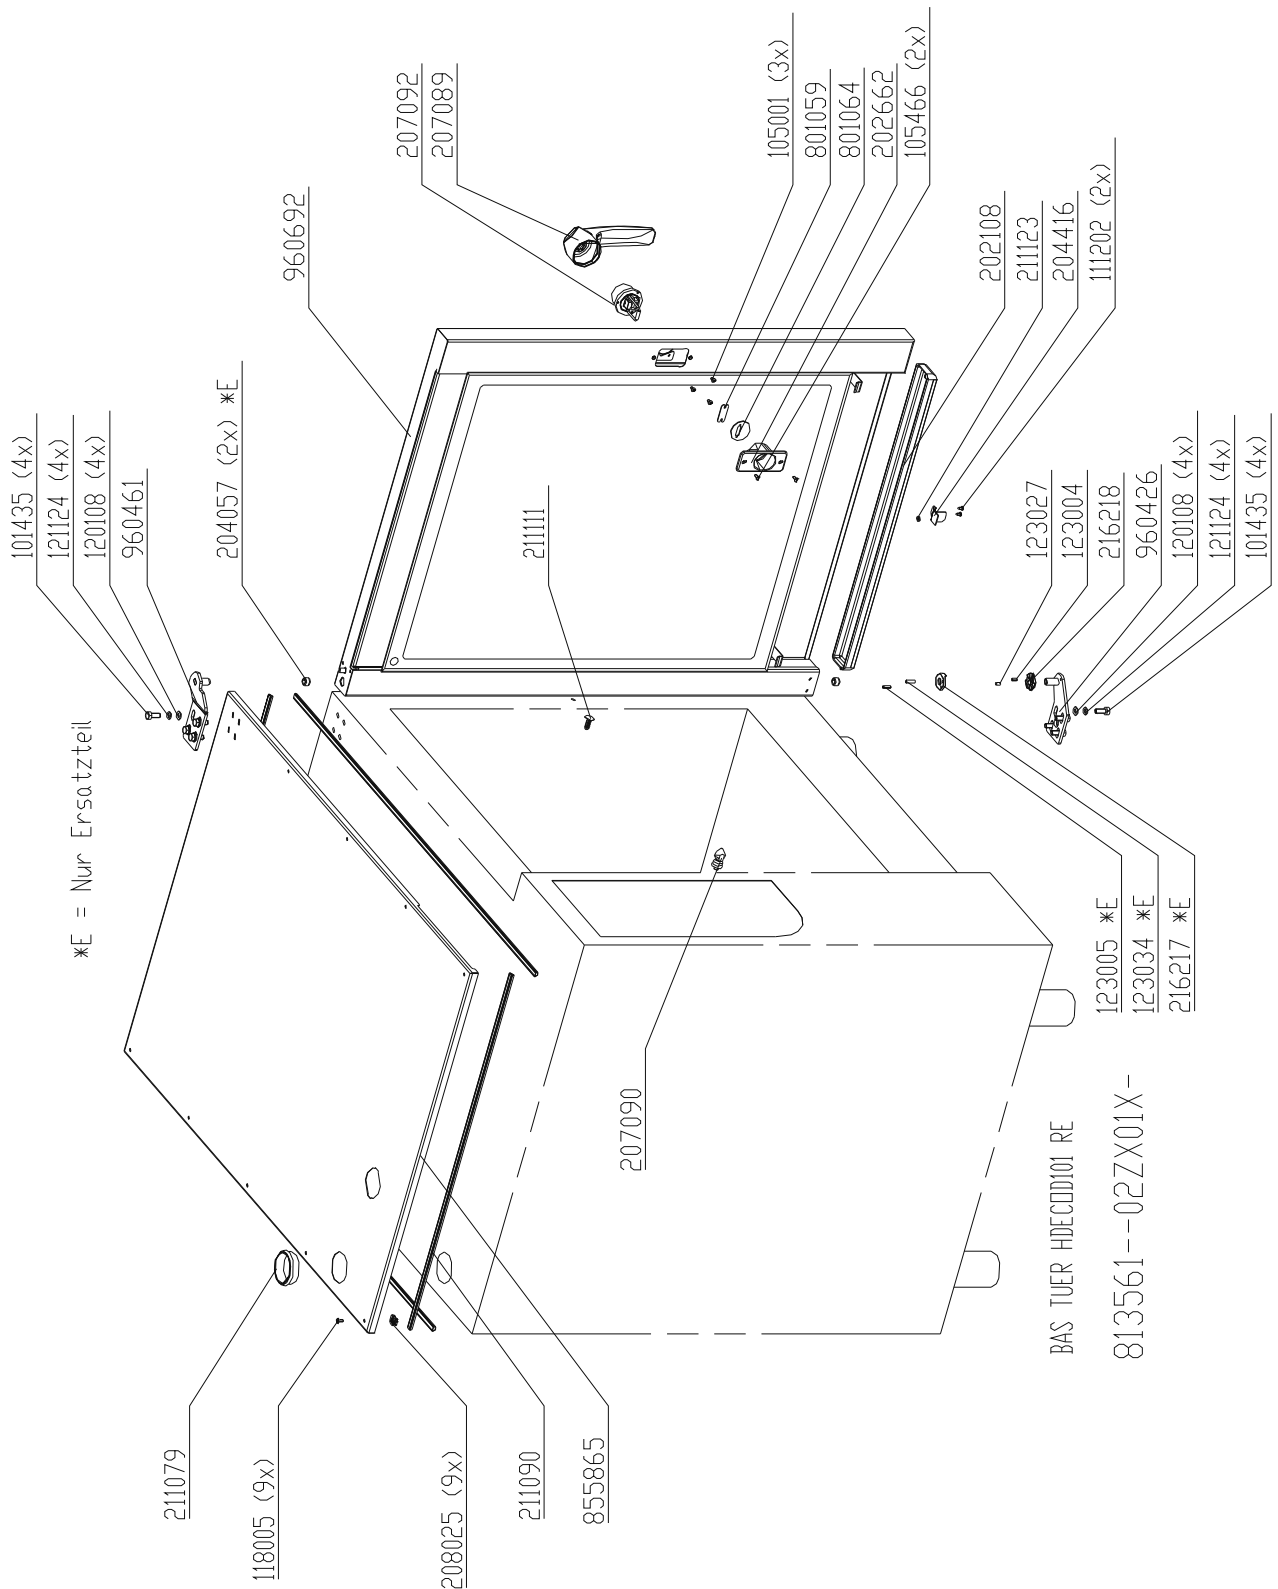

Chassis door area HD10.x electric, right hinged (triple glazing)