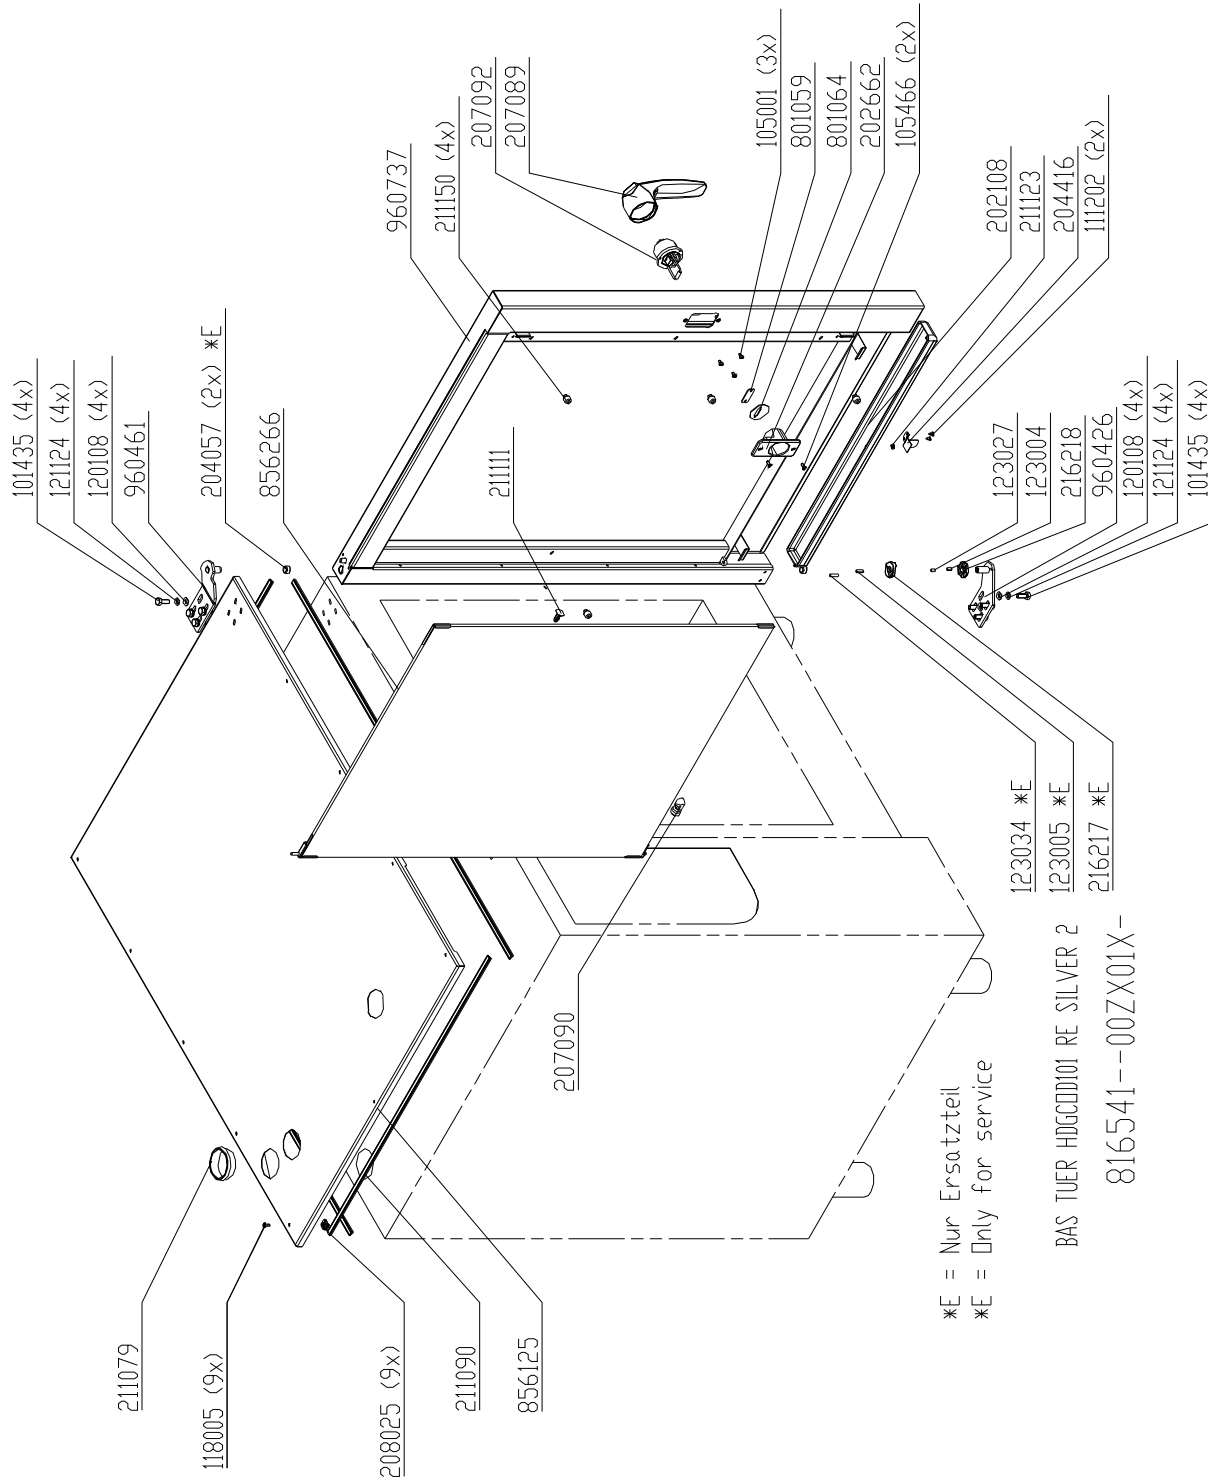

Chassis door area HD10.x gas, right hinged (double glazing)

*E = Nur Ersatzteil
*E = Only for service

BAS TUER HDGDD101 RE SILVER 2
816541--00ZX01X-