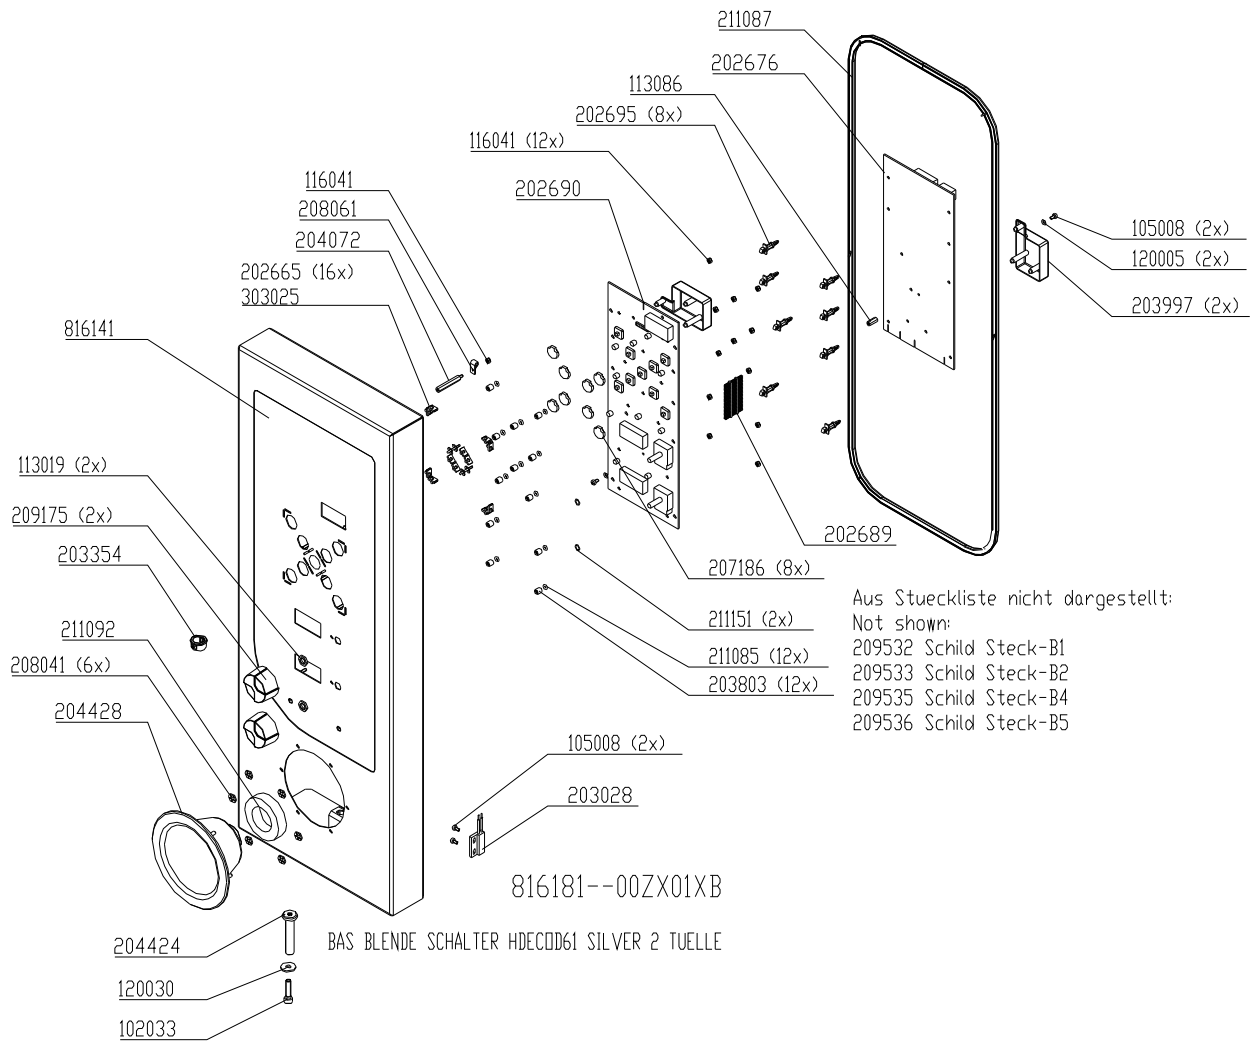

Front panel 6.x Silver with hand shower