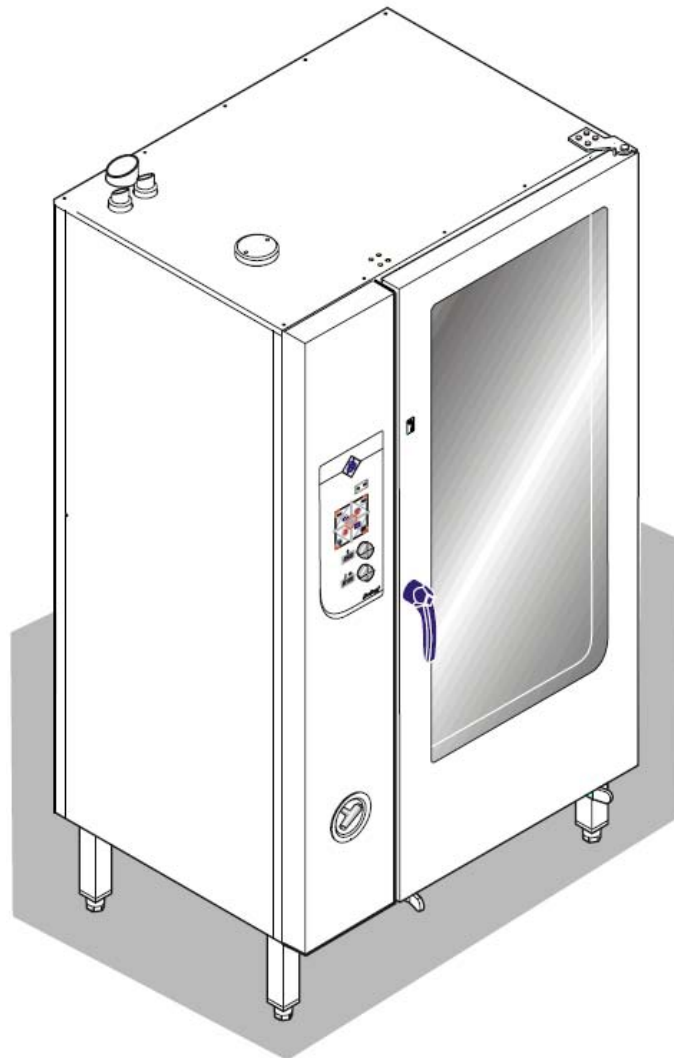

Exploded drawings

Electric and Gas Combisteamer Silver

European CE-Version

Model	Serial-No. / date	
	From	Up to
Csxxxxx		
HansDampf 6.1	07020766 / June 2007	
HansDampf 6.2 Maxi	07020584 / June 2007	
HansDampf 10.1	07020584 / June 2007	
HansDampf 10.2 Maxi	07020584 / June 2007	
HansDampf 20.1	07020584 / June 2007	
HansDampf 20.2 Maxi	07020584 / June 2007	