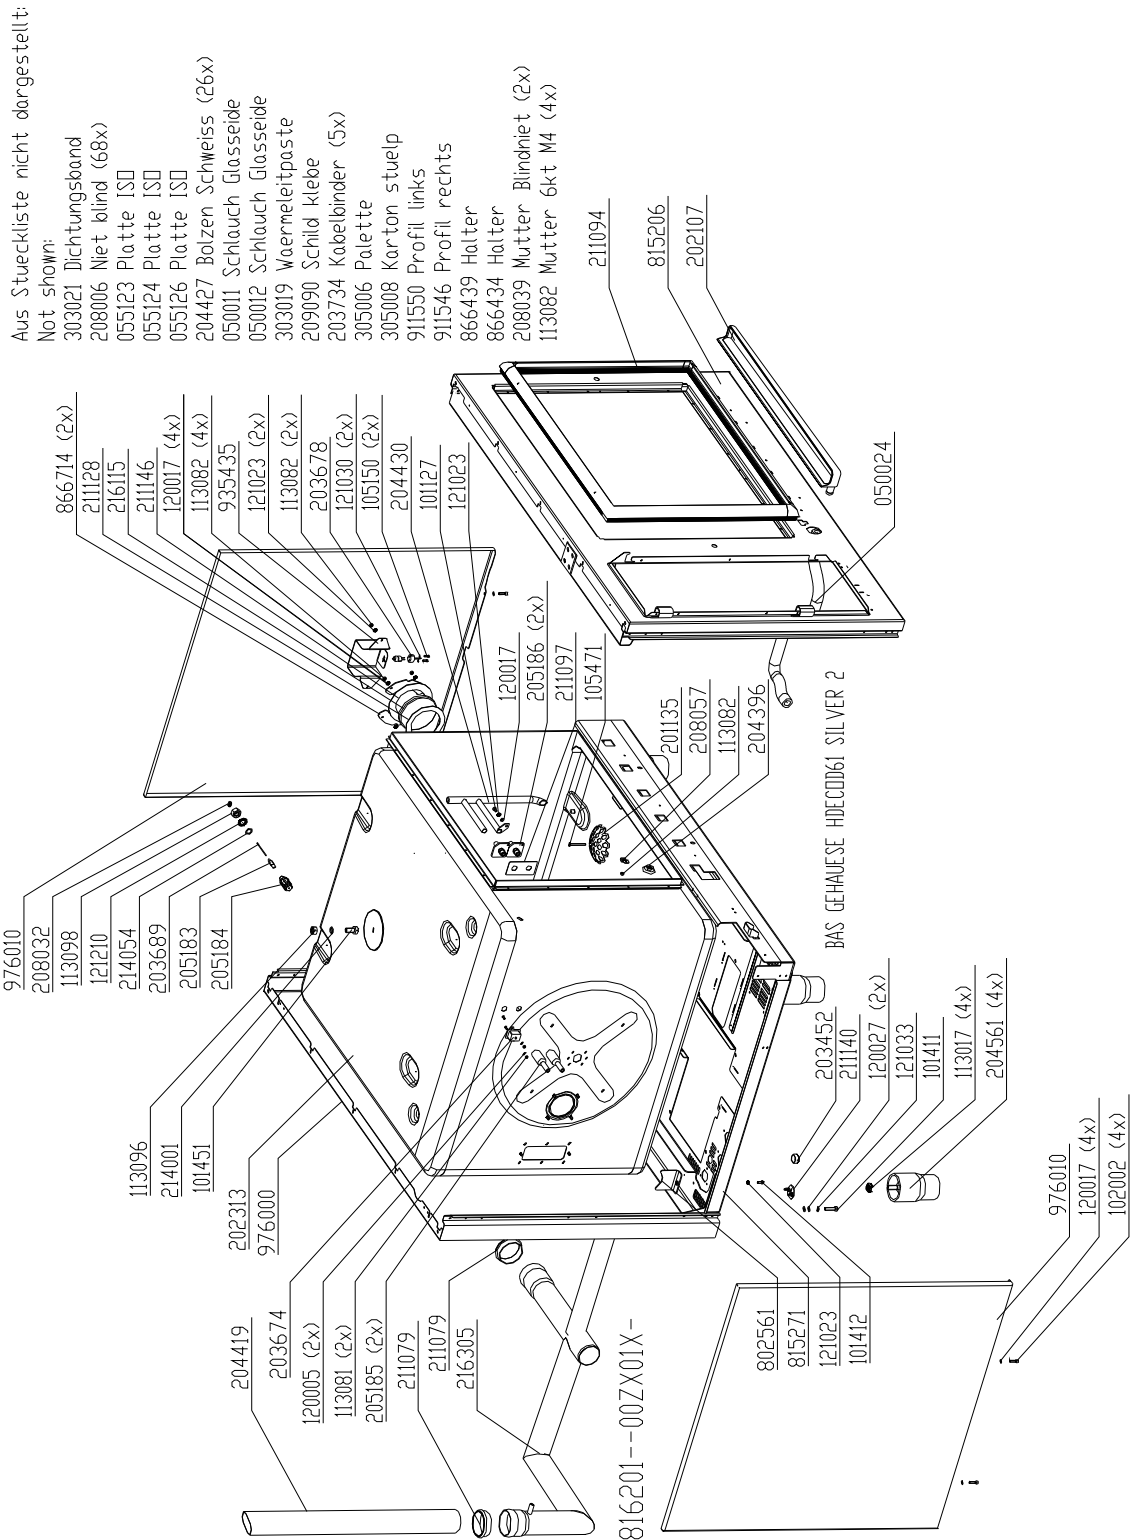

Chassis 6.x Electric Silver