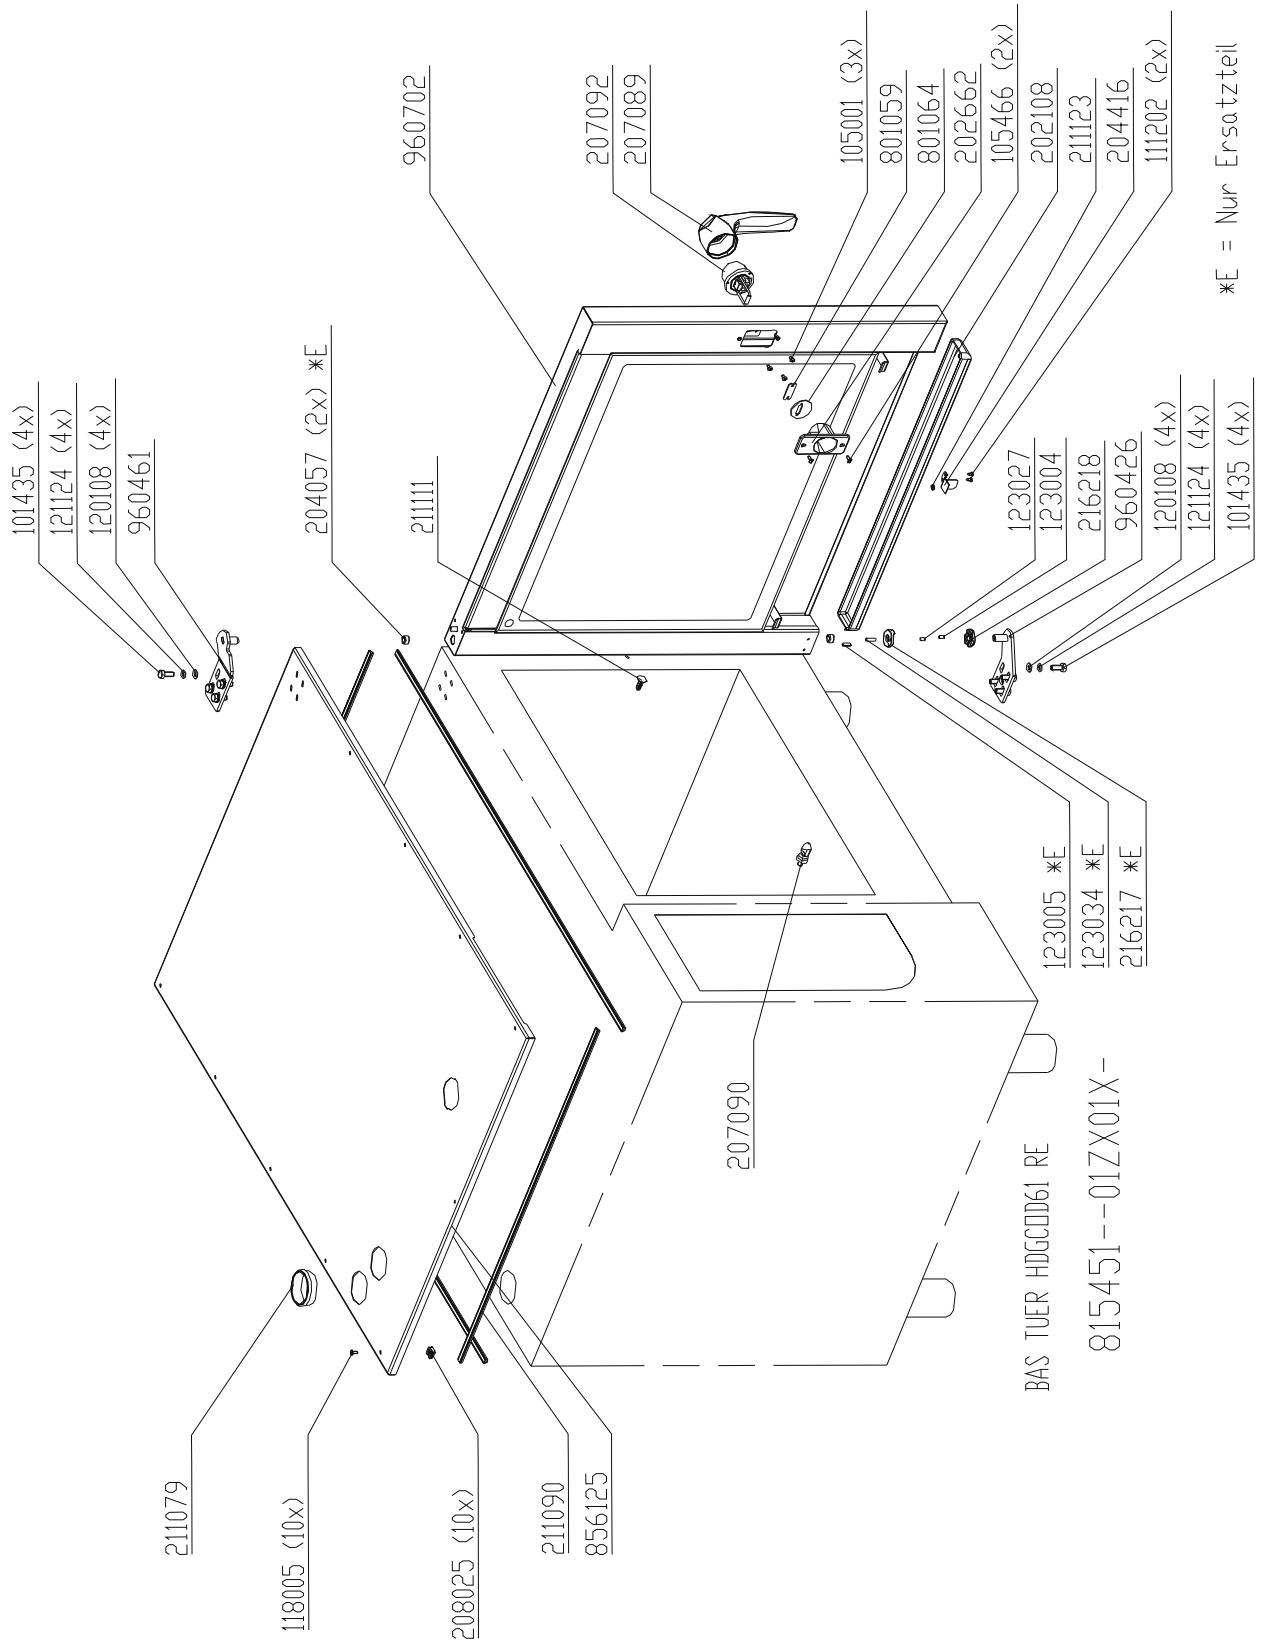

Chassis door area HD6.x gas, right hinged (triple glazing)