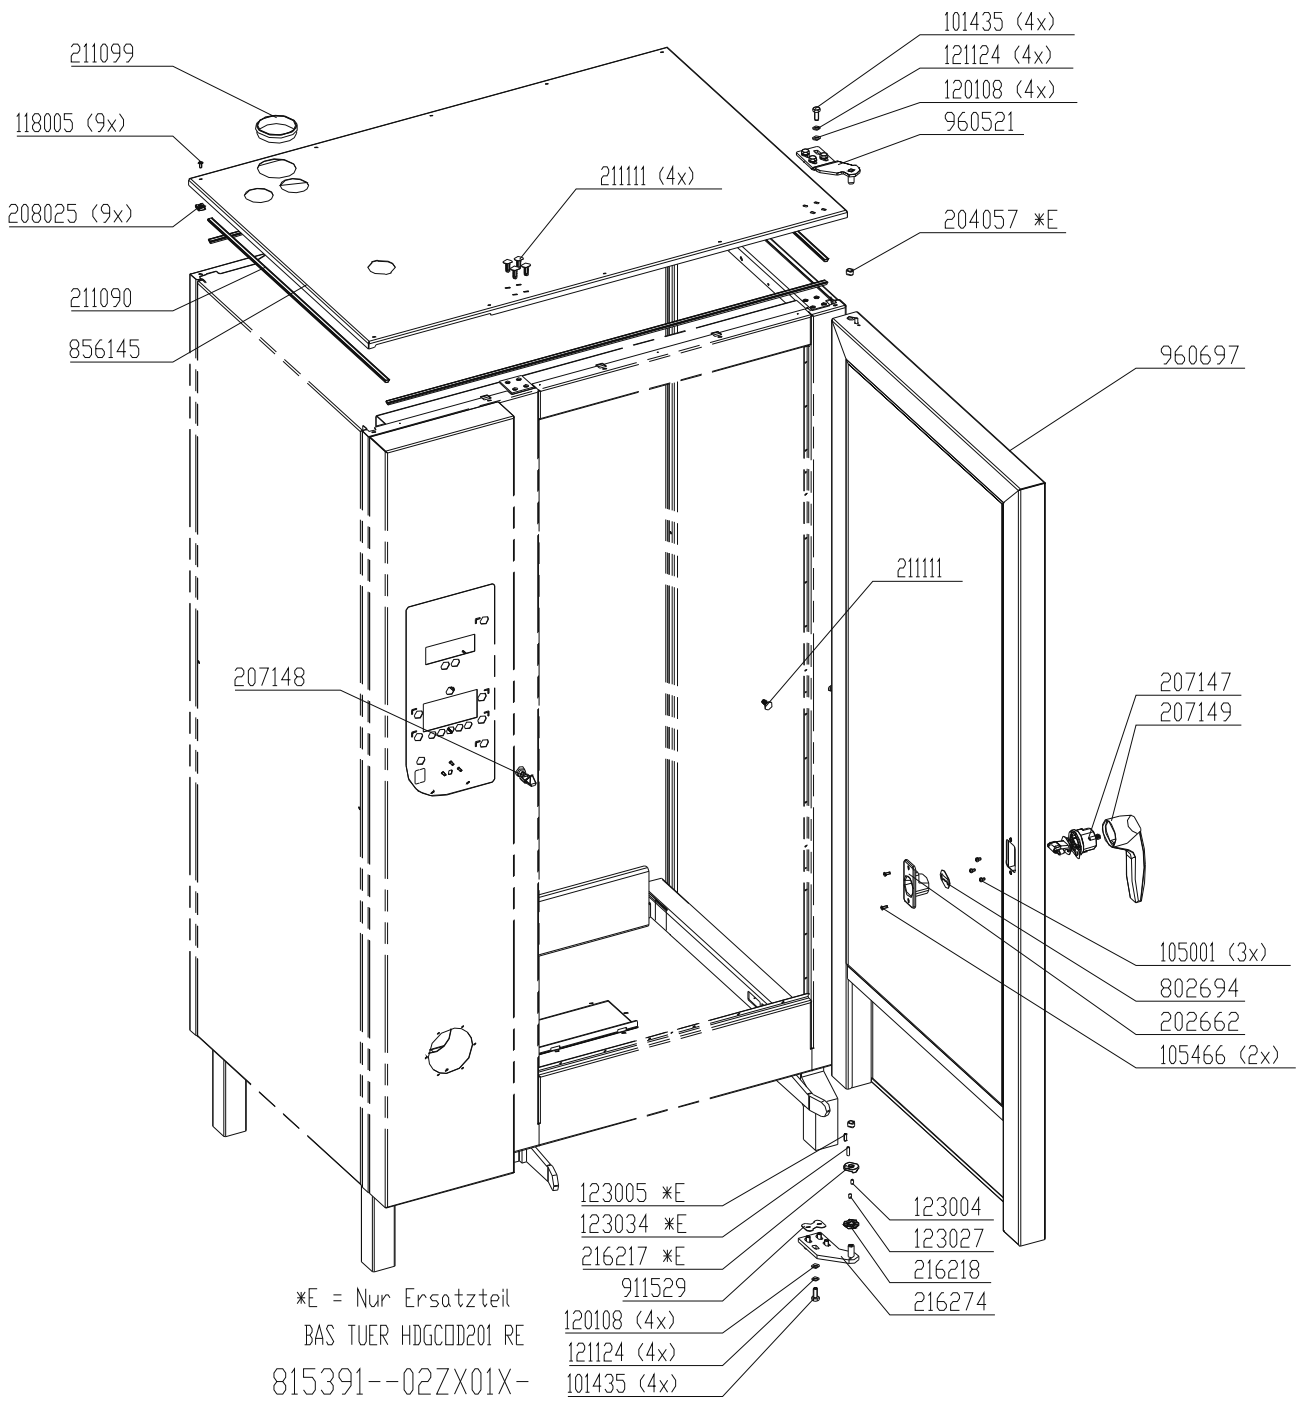

Chassis door area HD20.x gas, left hinged (triple glazing)