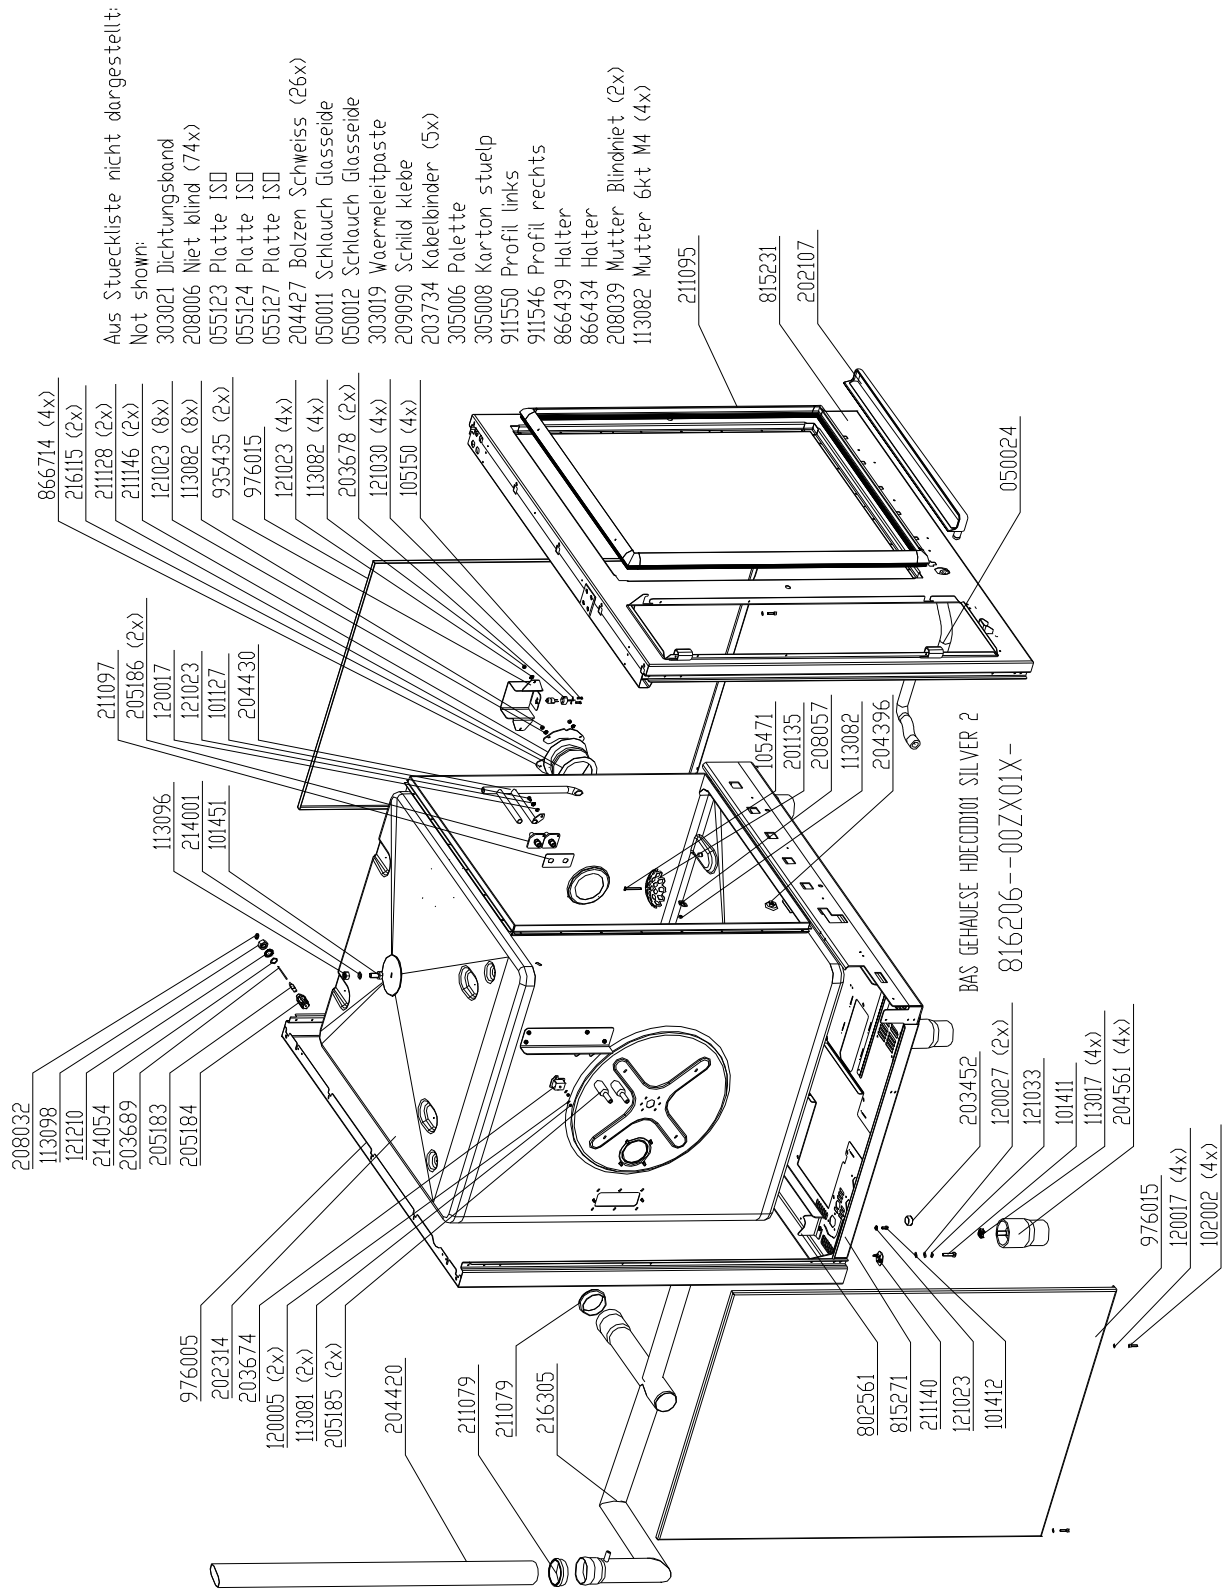

Chassis 10.x Electric Silver