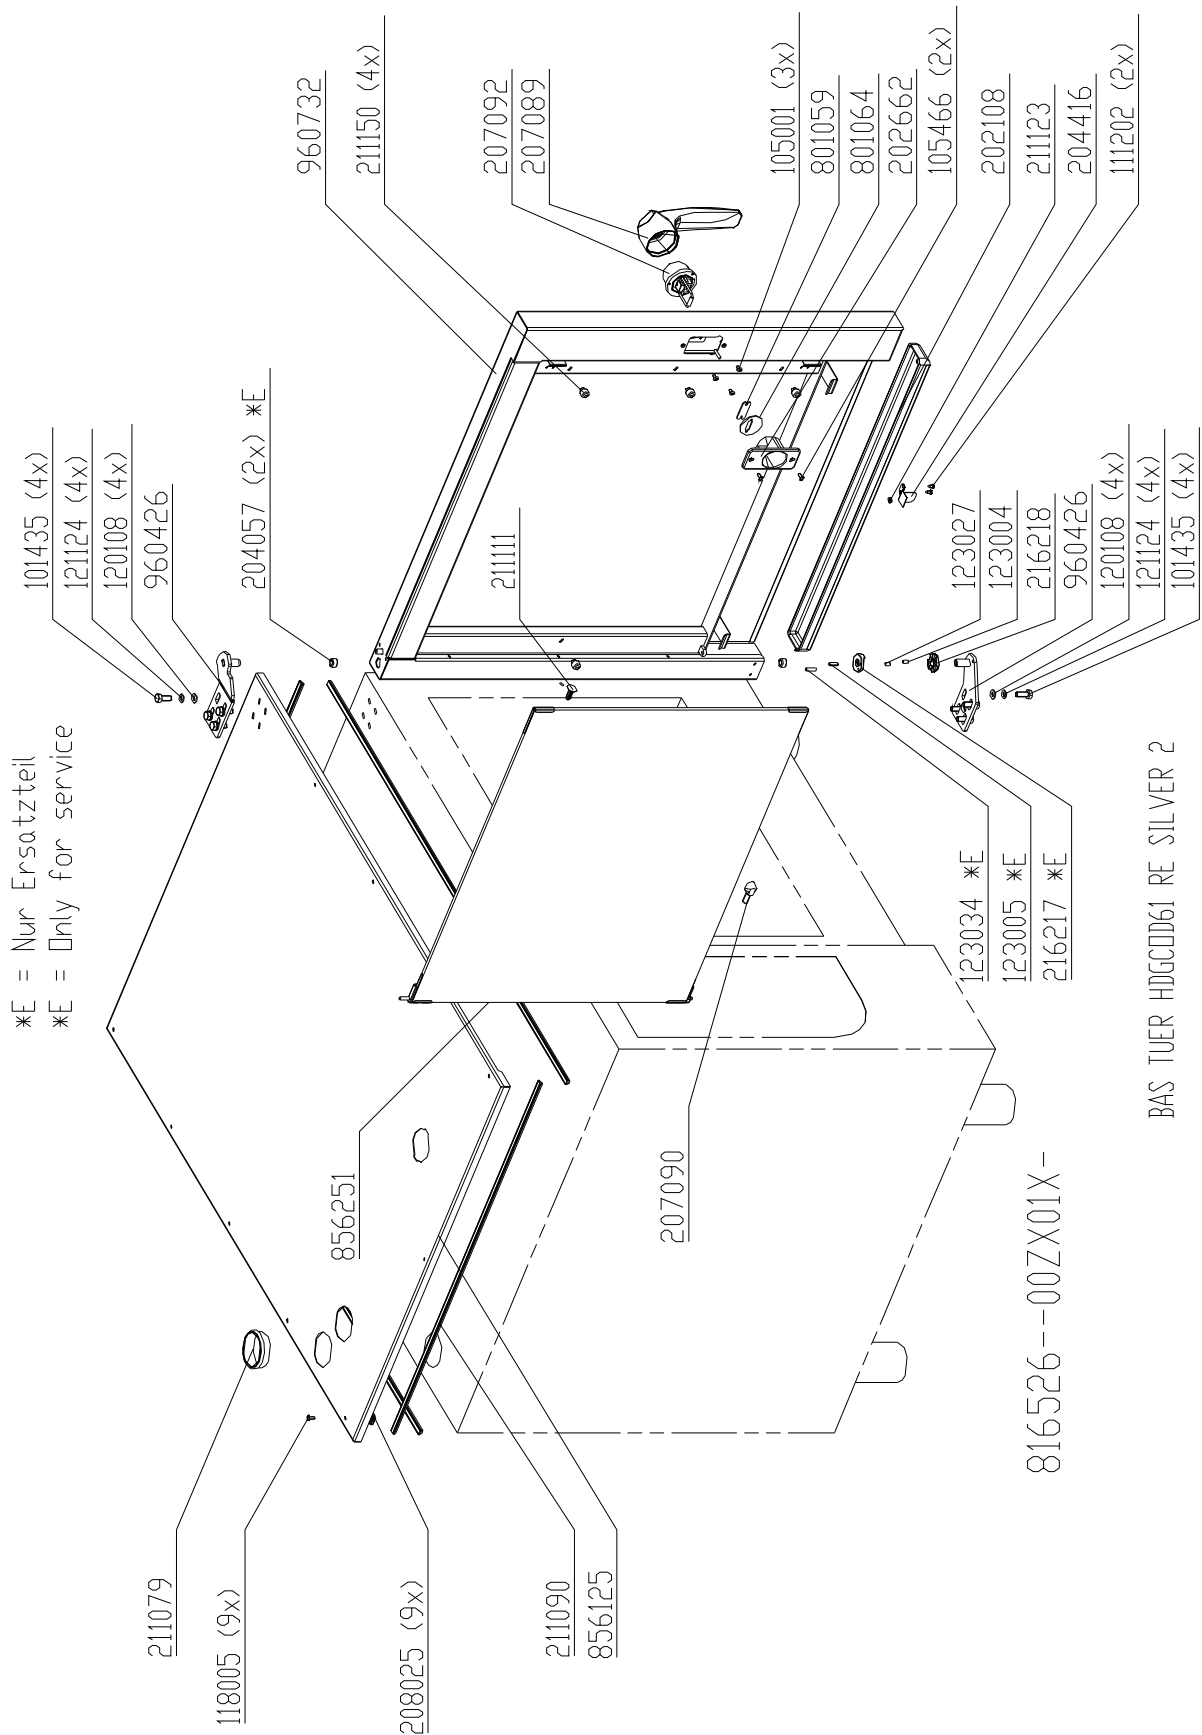

BAS TUER HDECD0101 RE SILVER 2

*E = Nur Ersatzteil
 *E = Only for service

Chassis door area HD10.x electric, right hinged (triple glazing)

Chassis door area HD10.x electric, left hinged (triple glazing)

Chassis door area HD6.x gas, right hinged (double glazing)